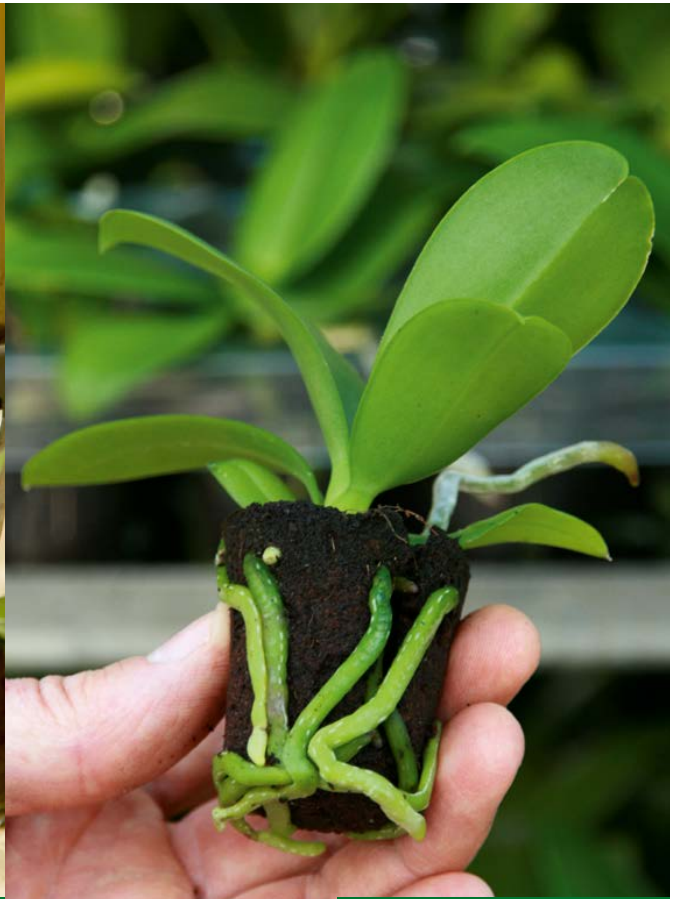

Orchid Plugs